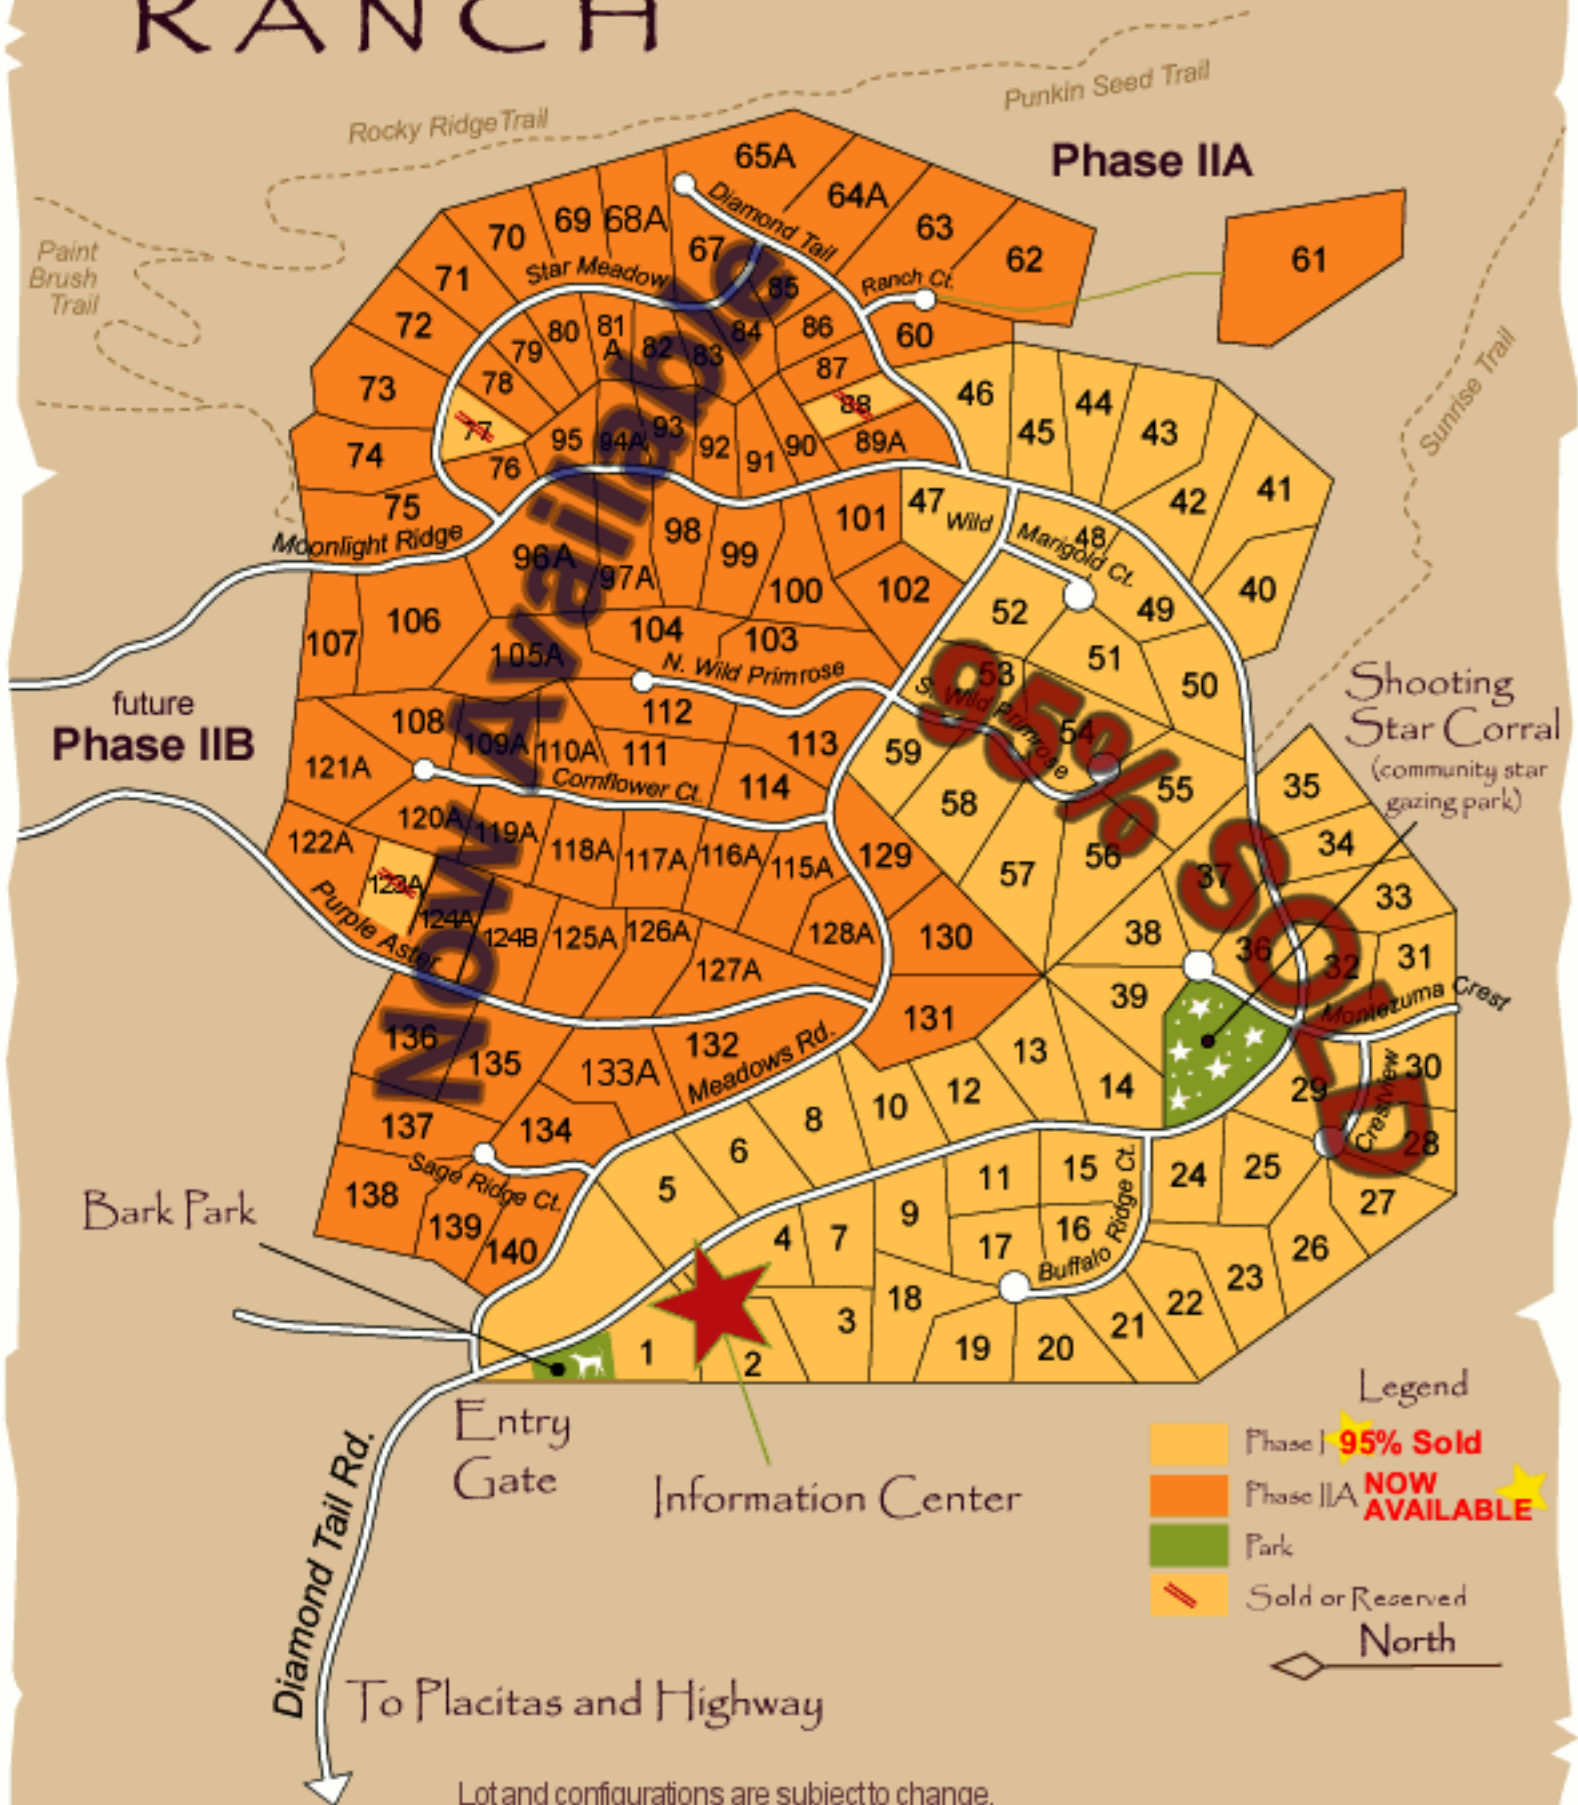

DIAMOND TAIL RANCH

Legend

- Phase I **95% Sold**
- Phase IIA **NOW AVAILABLE**
- Park
- Sold or Reserved

North

Lot and configurations are subject to change.
 Lots reconfigured by plat amendment are indicated by the letter A or B.